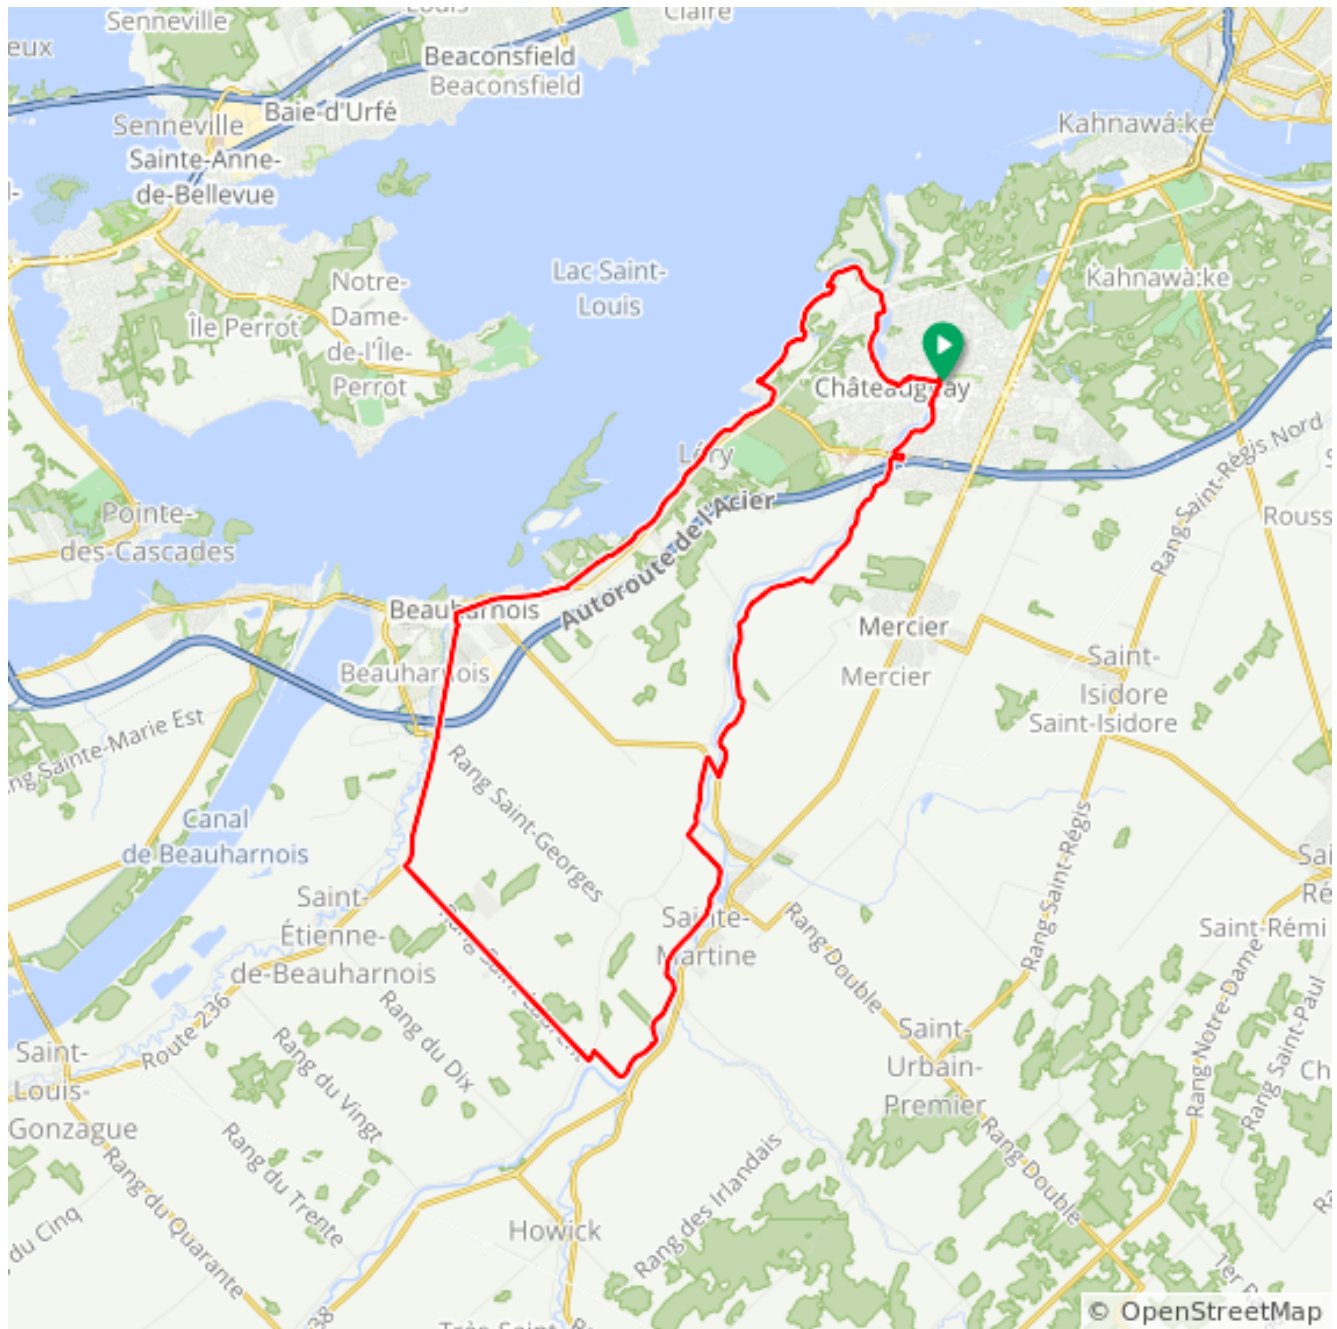

# Sortie:54Km Châteauguay/Sainte-Martine/Lery 53.6Km

Distance:53.6Km Pente Asc:1.9% Pente Des:-4.8% Elevation:+87 M