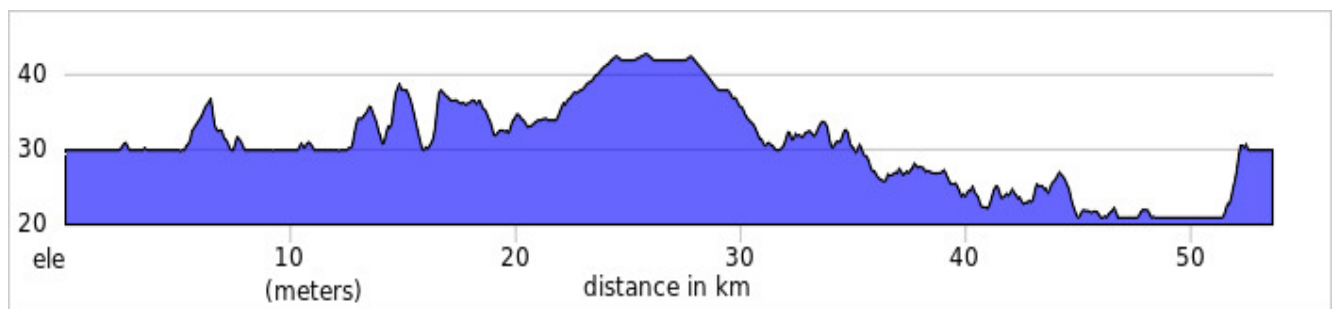

# Sortie:54Km Châteauguay/Sainte-Martine/Lery 53.6Km

Distance:53.6Km Pente Asc:1.9% Pente Des:-4.8% Elevation:+87 M