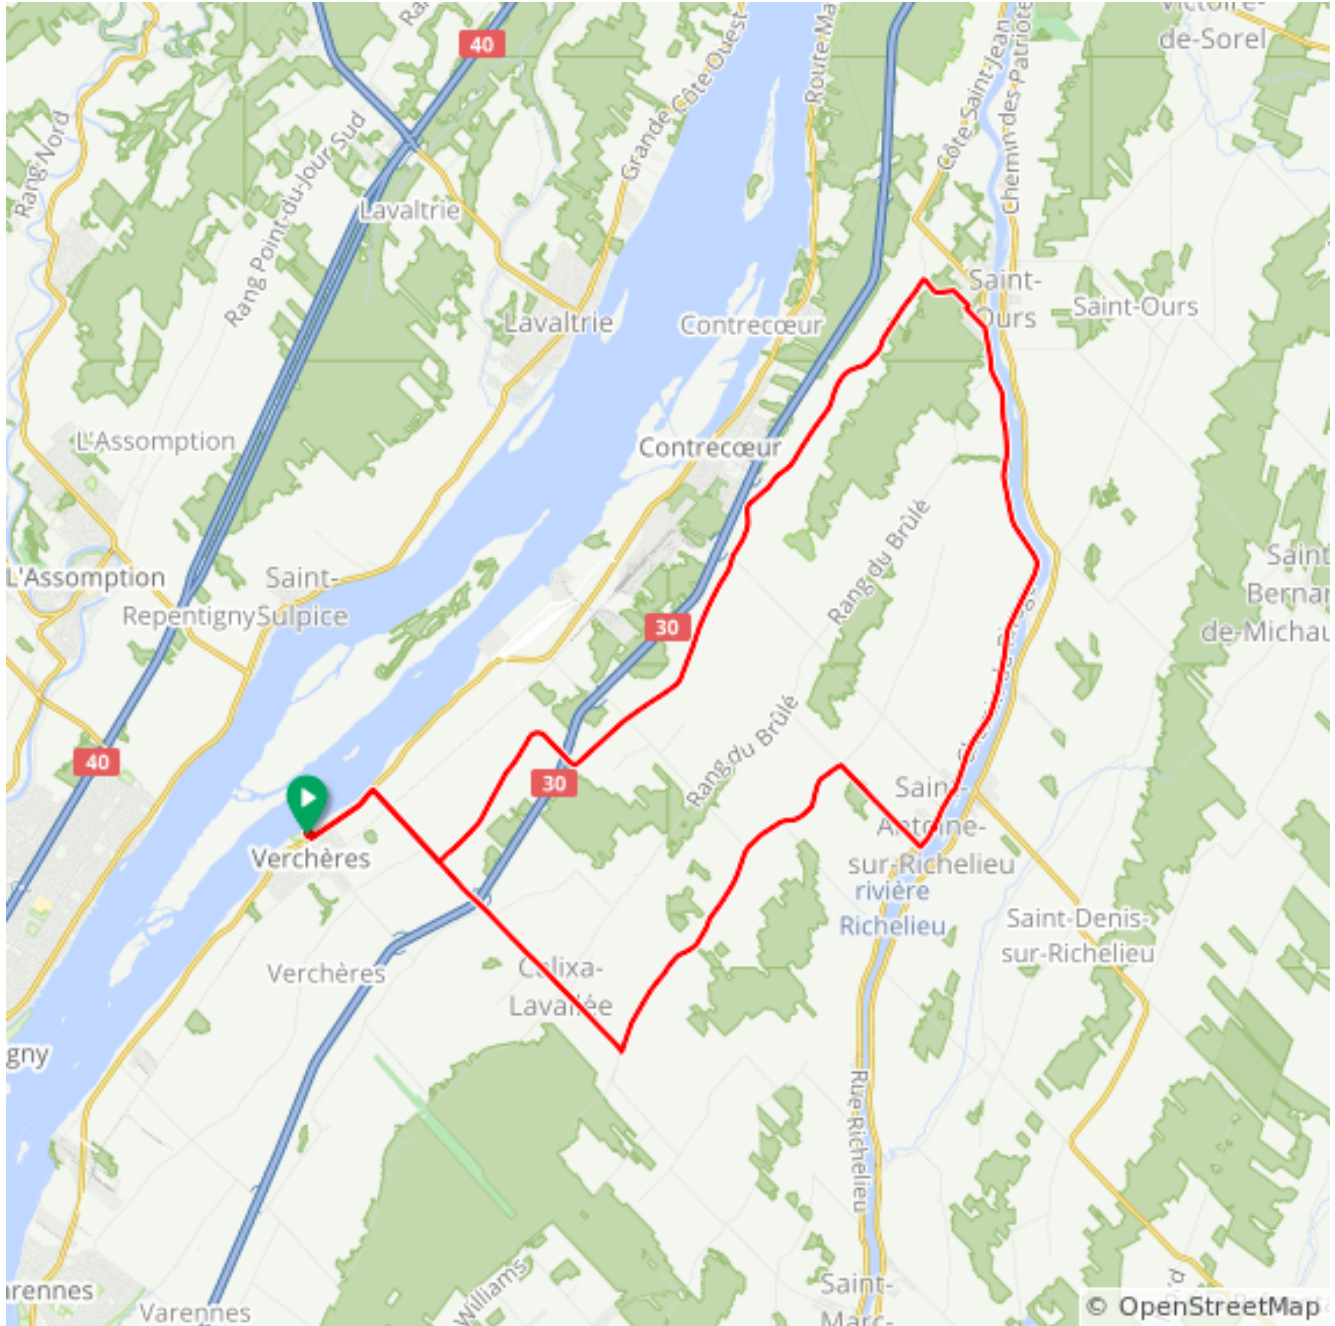

# Sortie:60Km Verchère/Saint-Denis 59.8Km

Distance:59.8Km Pente Asc:1.3% Pente Des:-1.3% Elevation:+74 M