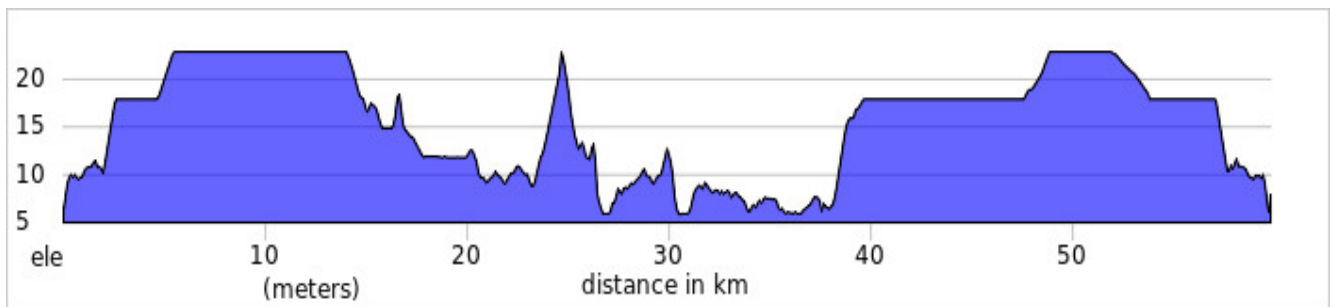

# Sortie:60Km Verchère/Saint-Denis 59.8Km

Distance:59.8Km Pente Asc:1.3% Pente Des:-1.3% Elevation:+74 M