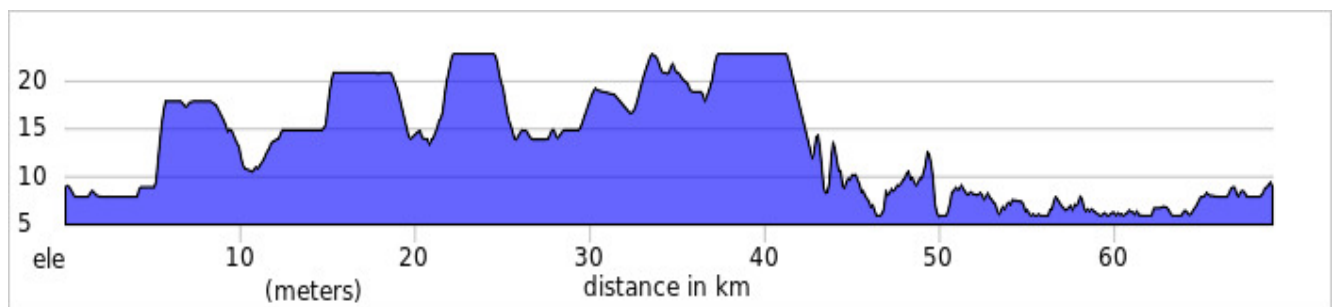

Sortie:70km Saint-Marc/Saint-Ours 69.0Km

Distance:69.0Km Pente Asc:1.4% Pente Des:1.3% Elevation:+87 M