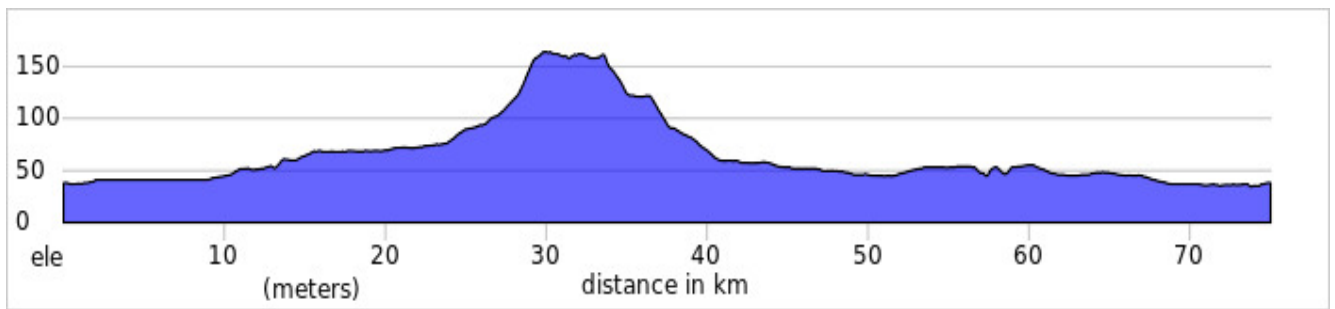

Sortie:75Km Howick/St-Antoine-Abbé 75.0Km

Distance:75.0Km Pente Asc:3.5% Pente Des:3.3% Elevation:+189 M