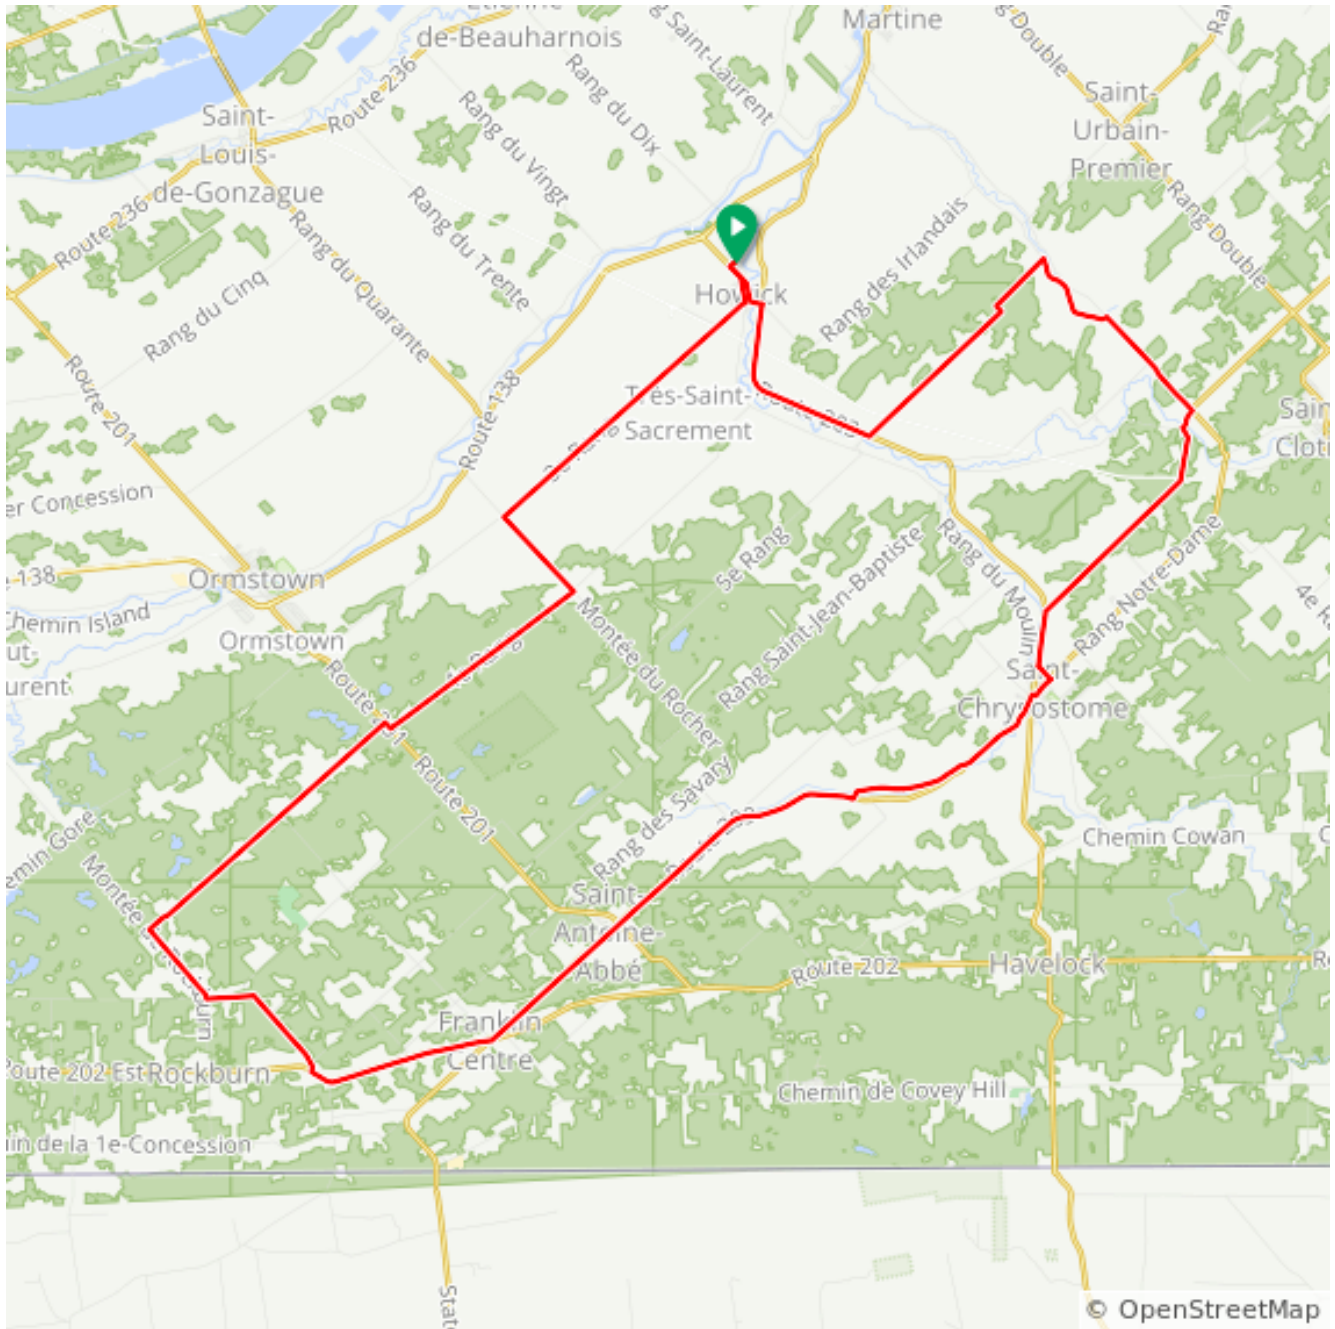

Sortie:75Km Howick/St-Antoine-Abbé 75.0Km

Distance:75.0Km Pente Asc:3.5% Pente Des:3.3% Elevation:+189 M