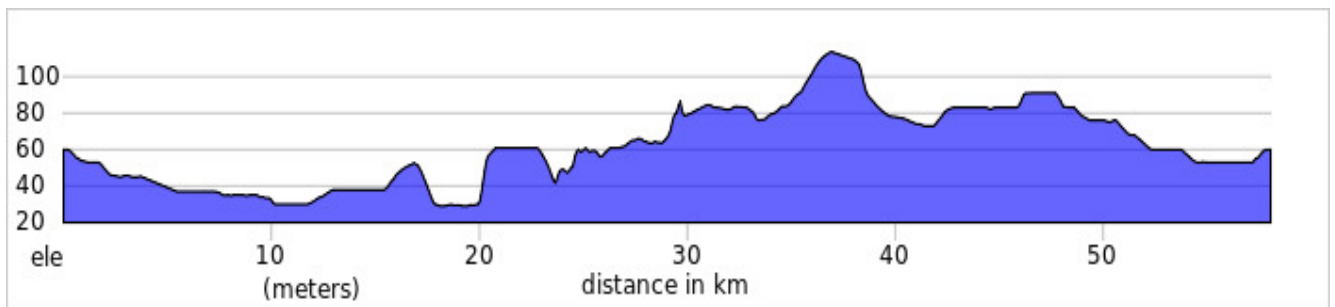

# Sortie:58Km Mystic/Stanbridge 58.0Km

Distance:58.0Km Pente Asc:5.8% Pente Des:-4.7% Elevation:+182 M