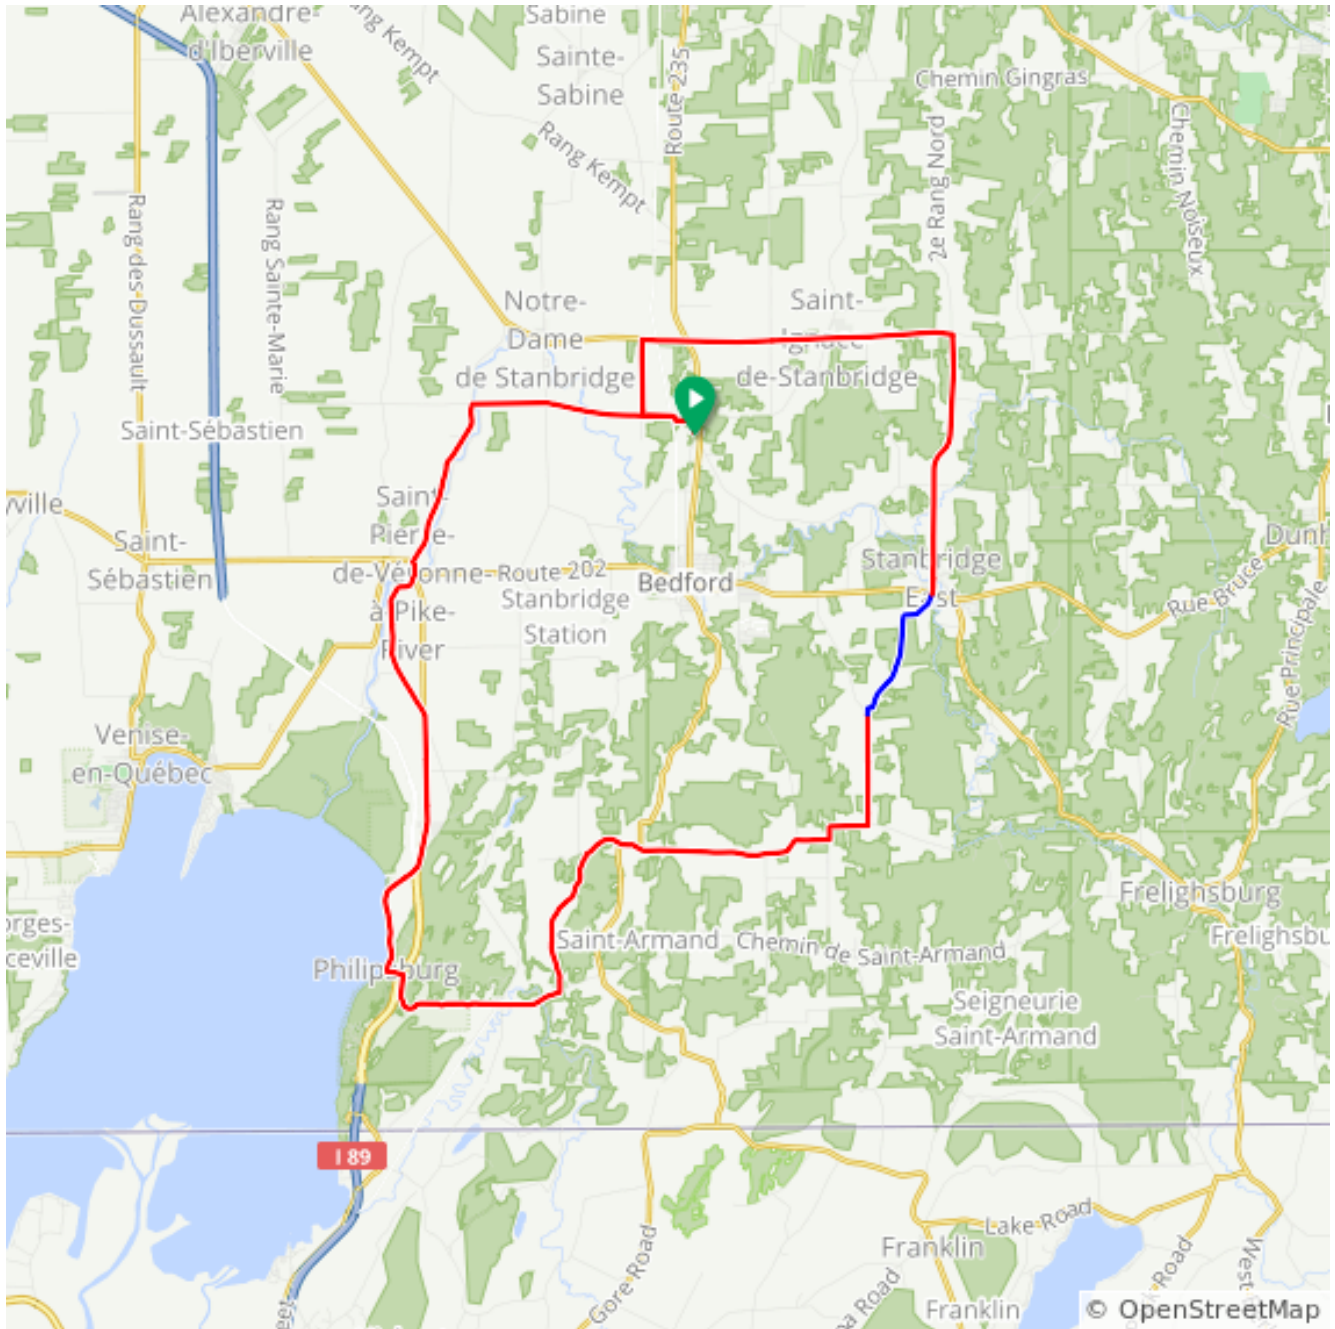

# Sortie:58Km Mystic/Stanbridge 58.0Km

Distance:58.0Km Pente Asc:5.8% Pente Des:-4.7% Elevation:+182 M