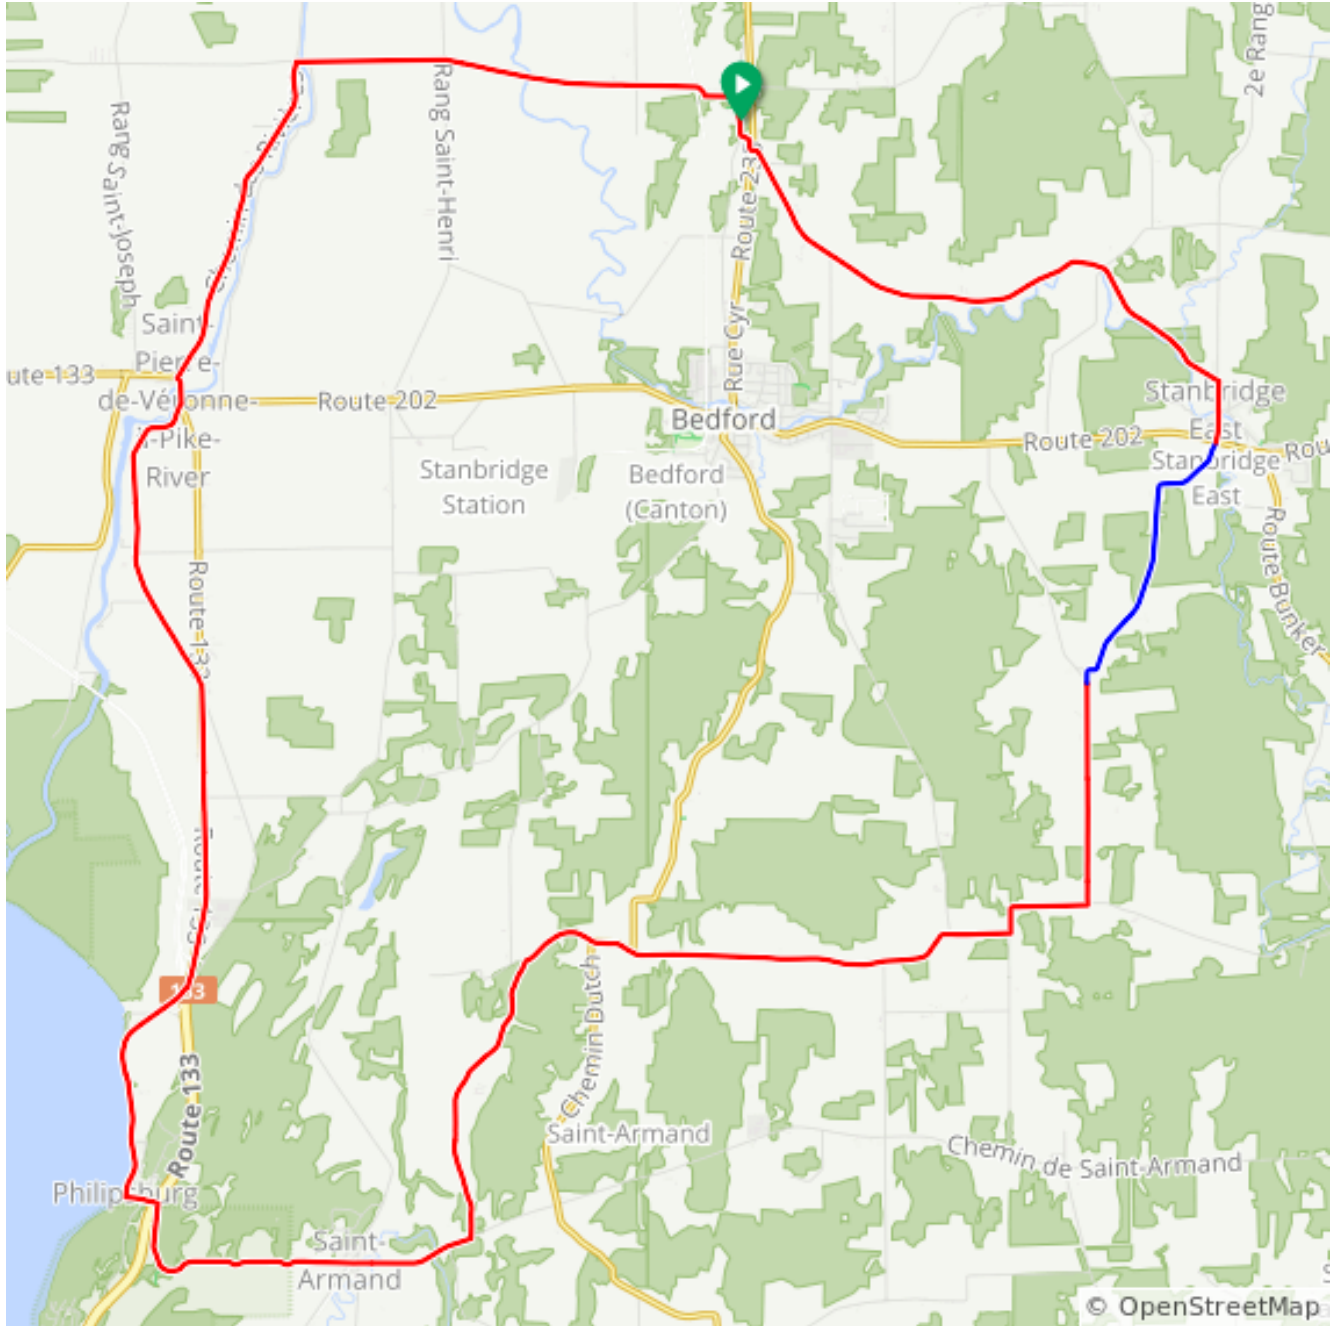

Sortie:50Km Mystic/Stanbridge 49.6Km

Distance:49.6Km Pente Asc:0.0% Pente Des:0.0% Elevation:+163 M