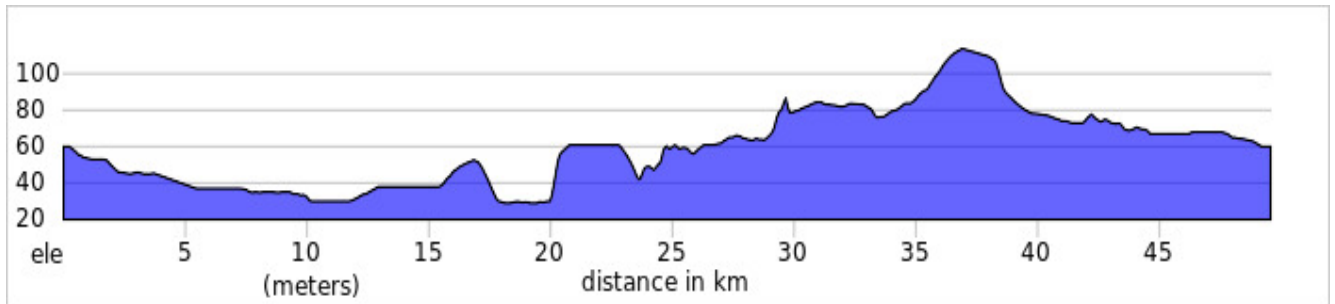

Sortie:50Km Mystic/Stanbridge 49.6Km

Distance:49.6Km Pente Asc:0.0% Pente Des:0.0% Elevation:+163 M