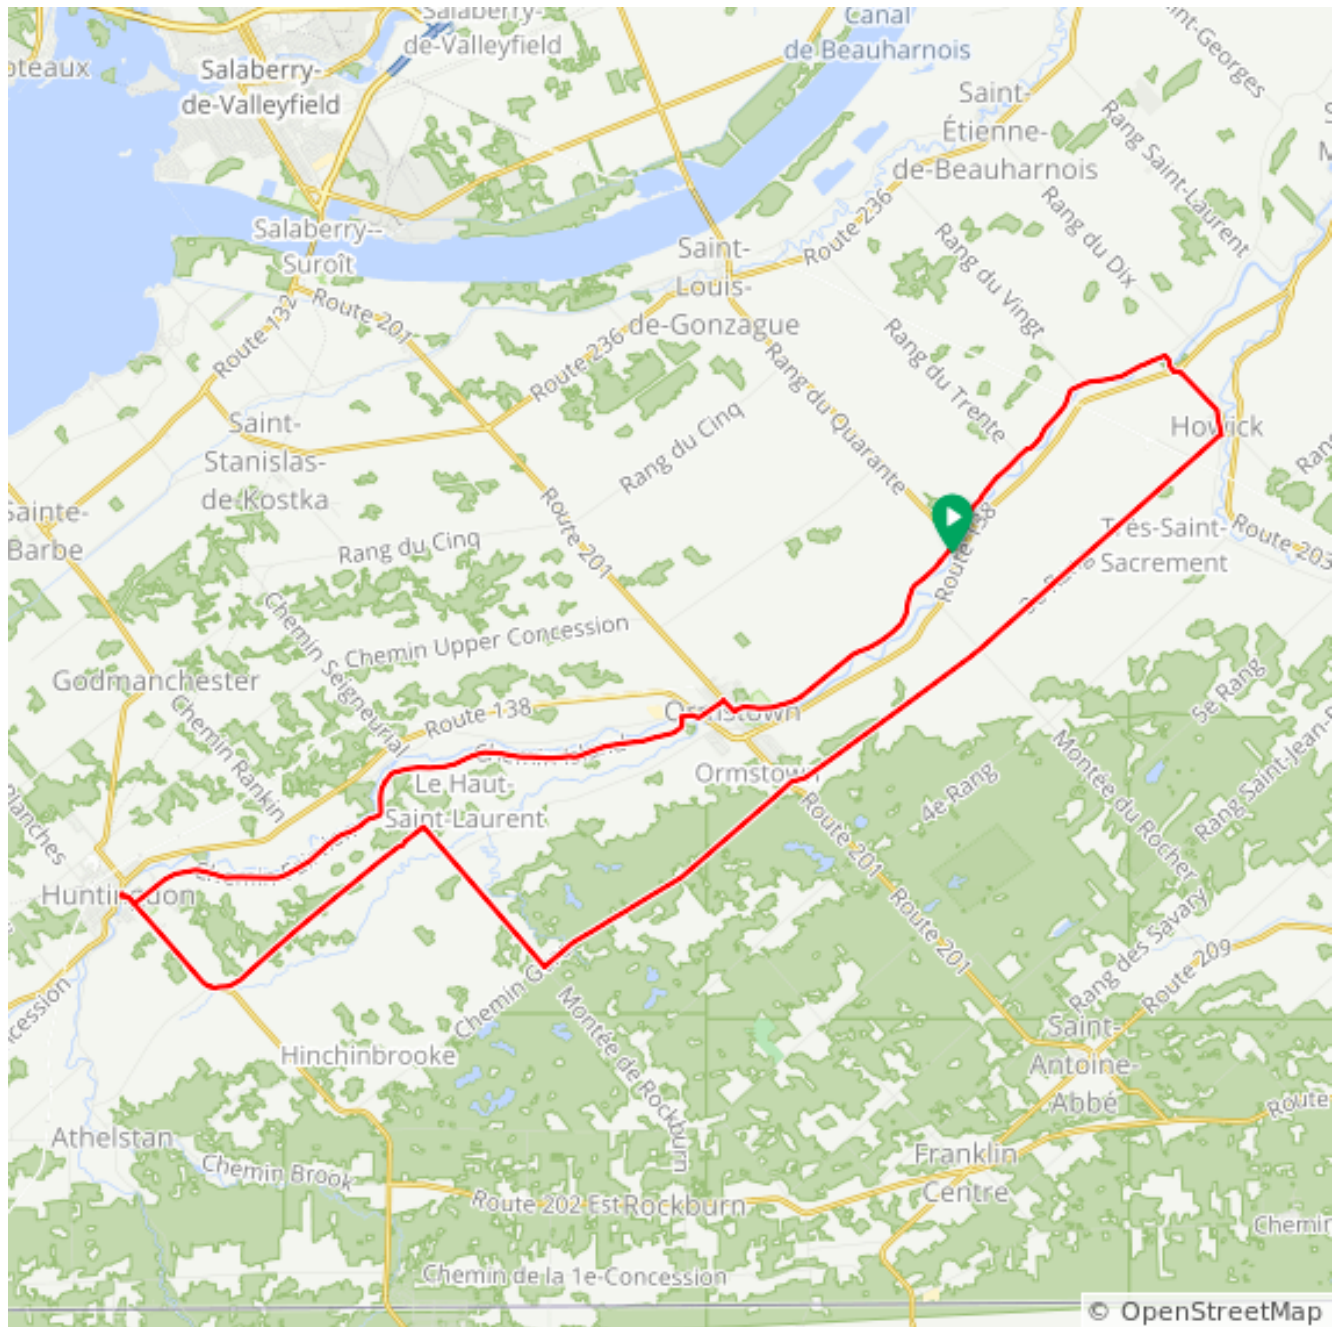

Sortie:68Km Ormstown/Hinchinbrooke 66.3Km

Distance:66.3Km Pente Asc:2.0% Pente Des:-1.1% Elevation:+77 M