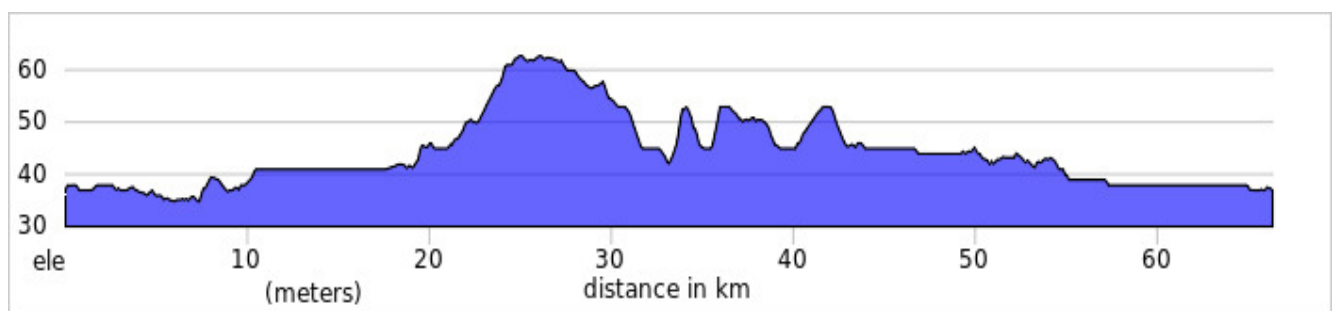

Sortie:68Km Ormstown/Hinchinbrooke 66.3Km

Distance:66.3Km Pente Asc:2.0% Pente Des:-1.1% Elevation:+77 M