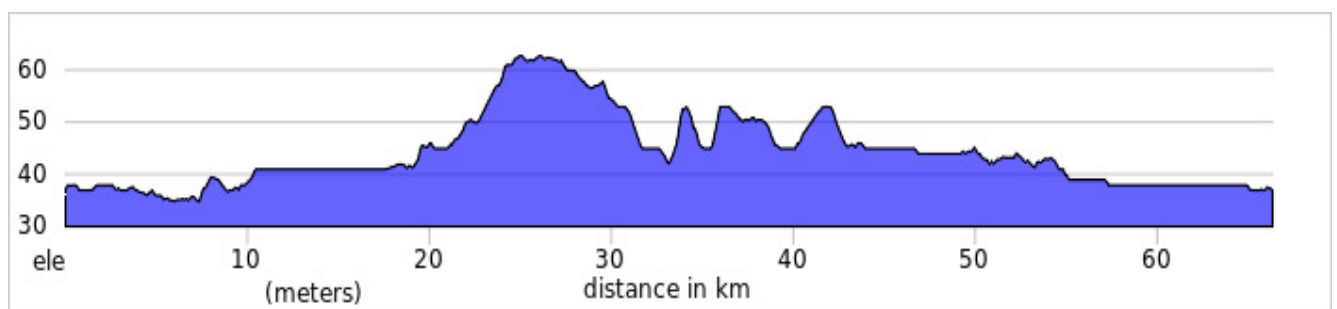

Sortie:68Km Ormstown/Hinchinbrooke 66.3Km

Distance:66.3Km Pente Asc:2.0% Pente Des:-1.1% Elevation:+77 M