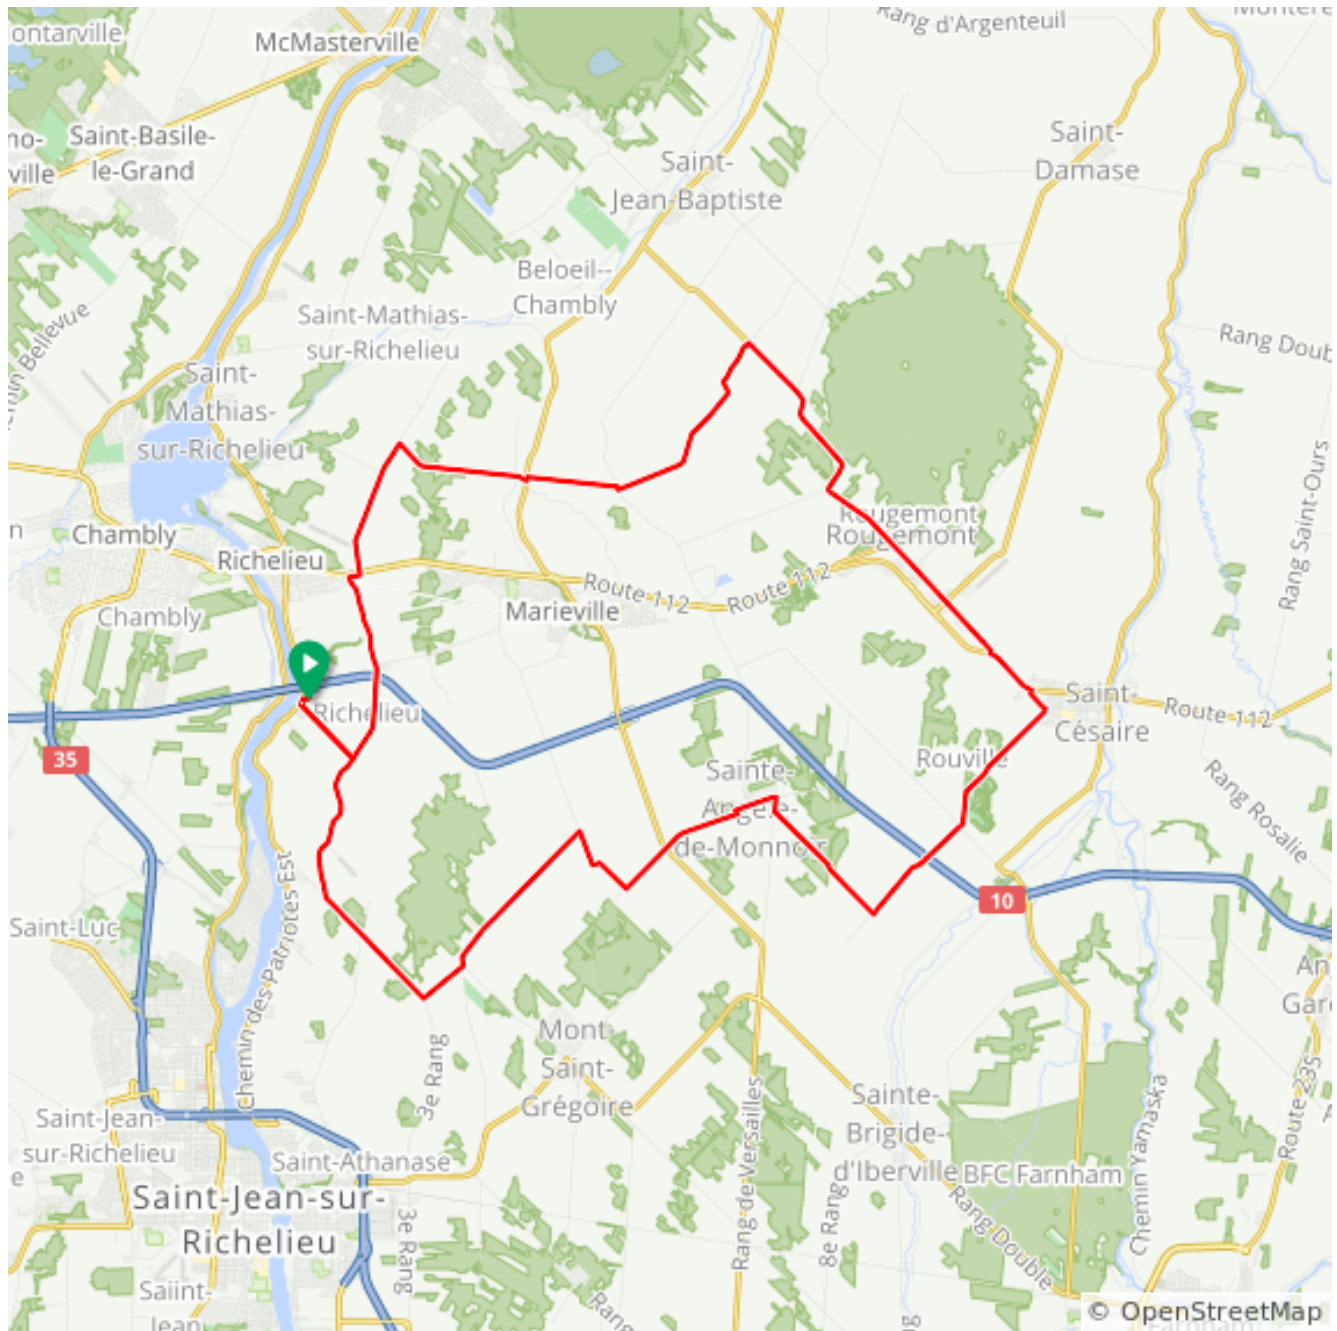

Sortie:62Km Richelieu/St-angèle Monnoir 62.2Km

Distance:62.2Km Pente Asc:2.8% Pente Des:-1.7% Elevation:+105 M