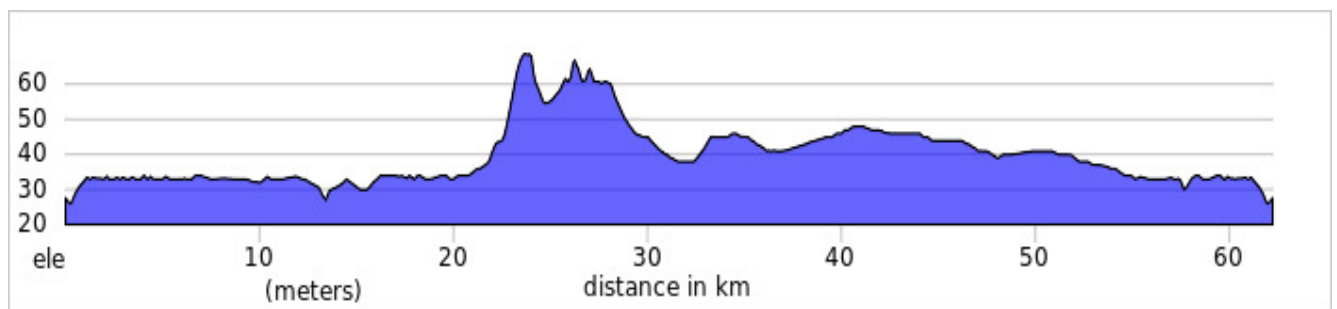

Sortie:62Km Richelieu/St-angèle Monnoir 62.2Km

Distance:62.2Km Pente Asc:2.8% Pente Des:-1.7% Elevation:+105 M