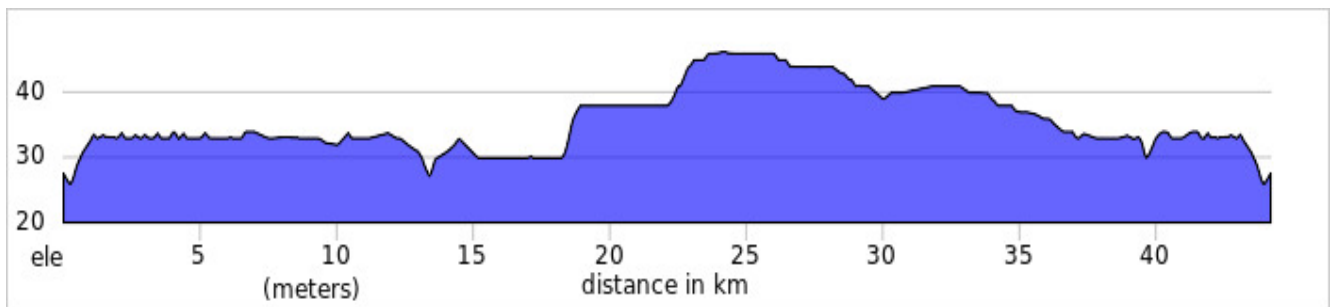

Sortie:44Km Richelieu/St-angèle Monnoir 44.2Km

Distance:44.2Km Pente Asc:2.8% Pente Des:-1.7% Elevation:+49 M